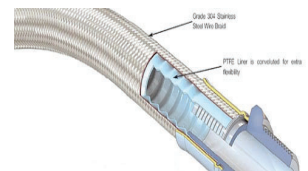

Four Wire Hose - 4SH			
4SH-12	3/4 MULTI SPIRAL HOSE MSHA	EA	R454.72
4SH-16	1 MULTI SPIRAL HOSE MSHA	EA	R606.03
4SH-20	1 1/4 MULTI SPIRAL HOSE MSHA	EA	R864.47
4SH-24	1 1/2 MULTI SPIRAL HOSE MSHA	EA	R1,146.93
4SH-32	2 MULTISPIRAL HOSE MSHA	MT	R1,594.63
Multipurpose Hose			
701-04	1/4 MULTIPURPOSE HOSE (R6-04)	MT	R79.20
701-05	5/16 MULTIPURPOSE HOSE (R6-05)	MT	R82.94
701-06	3/8 MULTIPURPOSE HOSE (R6-06)	MT	R90.20
701-08	1/2 MULTIPURPOSE HOSE (R6-08)	MT	R114.40
701-10	5/8 MULTIPURPOSE HOSE (R6-10)	MT	R140.80
701-12	3/4 MULTIPURPOSE HOSE (R6-12)	MT	R170.50
701-16	1 MULTIPURPOSE HOSE (R6-16)	MT	R237.60
R7 Thermoplastic Hose			
R7-04	1/4 THERMOPLASTIC HOSE	MT	R77.33
R7-04TWIN	1/4 THERMOPLASTIC HOSE (TWIN)	MT	R167.53
R7-05	5/16 THERMOPLASTIC HOSE	MT	R96.92
R7-06	3/8 THERMOPLASTIC HOSE	MT	R109.82
R7-06TWIN	3/8 THERMOPLASTIC HOSE (TWIN)	MT	R256.04
R7-08	1/2 THERMOPLASTIC HOSE	MT	R136.38
PTFE Hose (Convolutd)			
PTFE-04	1/4 PTFE Convolutd HOSE	MT	R215.60
PTFE-06	3/8 PTFE Convolutd HOSE	MT	R770.00
PTFE-08	1/2 PTFE Convolutd HOSE	MT	R396.00
PTFE-10	5/8 PTFE Convolutd HOSE	MT	R1,909.73
PTFE-12	3/4 PTFE Convolutd HOSE	MT	R450.47
PTFE-16	1 PTFE Convolutd HOSE	MT	R880.00
PTFE-20	1 1/4 PTFE Convolutd HOSE	MT	R1,540.00
Oil Suction & Delivery Hose			
R4-12	3/4 OIL SUCTION/DELIVERY HOSE	MT	R216.33
R4-16	1 OIL SUCTION/DELIVERY HOSE	MT	R262.64
R4-20	1 1/4 OIL SUCTION/DELIVERY HOSE	MT	R324.94
R4-24	1 1/2 OIL SUCTION/DELIVERY HOSE	MT	R393.61
R4-32	2 OIL SUCTION/DELIVERY HOSE	MT	
R4-40	2 1/2 OIL SUCTION/DELIVERY HOSE	MT