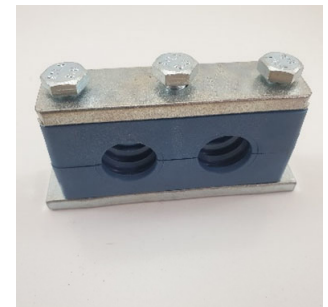

CLAMPS			
PART NUMBER	DESCRIPTION	UNIT	LIST PRICE
Single Pipe Clamps (Light Duty) - Blue			
HRL-06	6mm SINGLE CLAMP	EA	R43.78
HRL-08	8mm SINGLE CLAMP	EA	R43.78
HRL-10	10mm SINGLE CLAMP	EA	R43.78
HRL-12	12mm SINGLE CLAMP	EA	R43.78
HRL-14	14mm SINGLE CLAMP	EA	R46.42
HRL-15	15mm SINGLE CLAMP	EA	R46.42
HRL-16	16mm SINGLE CLAMP	EA	R46.42
HRL-18	18mm SINGLE CLAMP	EA	R46.42
HRL-20	20mm SINGLE CLAMP	EA	R52.36
HRL-22	22mm SINGLE CLAMP	EA	R52.36
HRL-25	25mm SINGLE CLAMP	EA	R52.36
HRL-28	28mm SINGLE CLAMP	EA	R58.96
HRL-30	30mm SINGLE CLAMP	EA	R58.96
HRL-35	35mm SINGLE CLAMP	EA	R71.30
HRL-38	38mm SINGLE CLAMP	EA	R70.84
HRL-42	42mm SINGLE CLAMP	EA	R70.84
Double Pipe Clamps (Light Duty) - Blue			
HRD-06	6mm DOUBLE CLAMP	EA	R50.16
HRD-08	8mm DOUBLE CLAMP	EA	R50.16
HRD-10	10mm DOUBLE CLAMP	EA	R50.16
HRD-12	12mm DOUBLE CLAMP	EA	R50.16
HRD-14	14mm DOUBLE CLAMP	EA	R59.62
HRD-15	15mm DOUBLE CLAMP	EA	R59.62
HRD-16	16mm DOUBLE CLAMP	EA	R59.62
HRD-18	18mm DOUBLE CLAMP	EA	R59.62
HRD-20	20mm DOUBLE CLAMP	EA	R66.88
HRD-22	22mm DOUBLE CLAMP	EA	R66.88
HRD-25	25mm DOUBLE CLAMP	EA	R66.88
HRD-28	28mm DOUBLE CLAMP	EA	R76.12
HRD-30	30mm DOUBLE CLAMP	EA	R76.12

Jubilee clamps			
126208	08-12 Jubilee Clamp	EA	
126210	08-16 Jubilee Clamp	EA	
126212	12-22 Jubilee Clamp	EA	
126216	16-27 Jubilee Clamp	EA	
126220	20-32 Jubilee Clamp	EA	
126225	25-40 Jubilee Clamp	EA	
126235	35-50 Jubilee Clamp	EA	
126240	40-60 Jubilee Clamp	EA	
126250	50-70 Jubilee Clamp	EA	
126260	60-80 Jubilee Clamp	EA	
126270	70-90 Jubilee Clamp	EA	
126280	80-100 Jubilee Clamp	EA	
126290	90-110 Jubilee Clamp	EA	