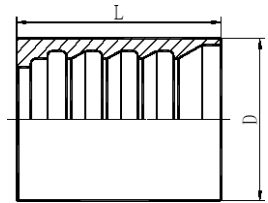

Multi Spiral Collar (Long Tail)			
00400-06	3/8 MULTI SPIRAL COLLAR	EA	R23.70
00400-08	1/2 MULTI SPIRAL COLLAR	EA	R48.70
00400-10	5/8 MULTI SPIRAL COLLAR	EA	R59.22
00400-12	3/4 MULTI SPIRAL COLLAR	EA	R65.81
00400-16	1" MULTI SPIRAL COLLAR	EA	R101.94
00400-20	1 1/4 MULTI SPIRAL COLLAR	EA	R112.59
00400-24	1 1/2 MULTI SPIRAL COLLAR	EA	R161.11
00400-32	2" MULTI SPIRAL COLLAR	EA	R487.20
Multi Spiral Collar			
00402-06	3/8 MULTI SPIRAL COLLAR	EA	R23.70
00402-08	1/2 MULTI SPIRAL COLLAR	EA	R29.11
00402-10	5/8 MULTI SPIRAL COLLAR	EA	R40.56
00402-12	3/4 MULTI SPIRAL COLLAR	EA	R50.95
00402-16	1" MULTI SPIRAL COLLAR	EA	R93.61
00402-20	1 1/4 MULTI SPIRAL COLLAR	EA	R148.73
00402-24	1 1/2 MULTI SPIRAL COLLAR	EA	R198.67
00402-32	2" MULTI SPIRAL COLLAR	EA	R290.17
Interlock Collar			
00621-12	3/4 R13 & 4SH COLLARS	EA	R92.57
00621-16	1" R13 & 4SH COLLARS	EA	R139.88
00621-20	1 1/4 R13 & 4SH COLLARS	EA	R221.01
00621-24	1 1/2 R13 & 4SH COLLARS	EA	R388.99
00621-32	2" R13 & 4SH COLLARS	EA	R422.67
PTFE Convolutted Collar			
PTFE/collar-04	1/4 PTFE COLLAR	EA	R34.40
PTFE/collar-06	3/8 PTFE COLLAR	EA	R77.00
PTFE/collar-08	1/2 PTFE COLLAR	EA	R92.40
PTFE/collar-10	5/8 PTFE COLLAR	EA	R112.35
PTFE/collar-12	3/4 PTFE COLLAR	EA	R58.12
PTFE/collar-16	1" PTFE COLLAR	EA	R200.20