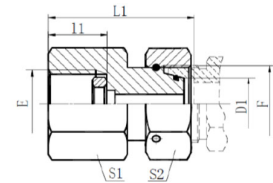

GAI10SR	10mm x 3/8 FEMALE STUD COUPLING	EA	R88.72
GAI12LR	12mm x 3/8 FEMALE STUD COUPLING	EA	R62.62
GAI12SR	12mm x 3/8 FEMALE STUD COUPLING	EA	R100.31
GAI14SR	14mm x 1/2 FEMALE STUD COUPLING	EA	R198.68
GAI15LR	15mm x 1/2 FEMALE STUD COUPLING	EA	R85.92
GAI16SR	16mm x 1/2 FEMALE STUD COUPLING	EA	R135.32
GAI18LR	18mm x 1/2 FEMALE STUD COUPLING	EA	R98.49
GAI20SR	20mm x 3/4 FEMALE STUD COUPLING	EA	R223.14
GAI22LR	22mm x 3/4 FEMALE STUD COUPLING	EA	R145.85
GAI25SR	25mm x 1 FEMALE STUD COUPLING	EA	R436.80
GAI28LR	28mm x 1 FEMALE STUD COUPLING	EA	R373.77
GAI30SR	30mm x 1 1/4 FEMALE STUD COUPLING	EA	R662.64
GAI35LR	35mm 1 1/4 FEMALE STUD COUPLING	EA	R584.22
GAI38SR	38mm x 1 1/2 FEMALE STUD COUPLING	EA	R704.62
GAI42LR	42mm x 1 1/2 FEMALE STUD COUPLING	EA	R641.63
Metric M Stud - BSPP Pressure Gauge			
MAV6LR	6mm X 1/4 PRESSURE GAUGE CONNECTOR	EA	R52.70
MAV6SR	6mm X 1/2 PRESSURE GAUGE CONNECTOR	EA	R93.42
MAV8LR	8mm X 1/4 PRESSURE GAUGE CONNECTOR	EA	R53.43
MAV8SR	8mm X 1/2 PRESSURE GAUGE CONNECTOR	EA	R94.85
MAV10LR	10mm X 1/4 PRESSURE GAUGE CONNECTOR	EA	R59.12
MAV10SR	10mm X 1/2 PRESSURE GAUGE CONNECTOR	EA	R99.47
MAV12LR	12mm X 1/4 PRESSURE GAUGE CONNECTOR	EA	R64.79
MAV12SR	12mm X 1/2 PRESSURE GAUGE CONNECTOR	EA	R101.80
Metric Fem - BSPP Pressure Gauge			
MAV-EV6LR	6mm X 1/4 PRESSURE GAUGE CONNECTOR	EA	R97.80
MAV-EV6SR	6mm X 1/2 PRESSURE GAUGE CONNECTOR	EA	R231.84
MAV-EV8LR	8mm X 1/4 PRESSURE GAUGE CONNECTOR	EA	R100.21
MAV-EV8SR	8mm X 1/2 PRESSURE GAUGE CONNECTOR	EA	R244.20
MAV-EV10LR	10mm X 1/4 PRESSURE GAUGE CONNECTOR	EA	R102.43
MAV-EV10SR	10mm X 1/2 PRESSURE GAUGE CONNECTOR	EA	R243.88
MAV-EV12LR	12mm X 1/4 PRESSURE GAUGE CONNECTOR	EA	R107.99
MAV-EV12SR	12mm X 1/2 PRESSURE GAUGE CONNECTOR	EA	R252.86
Metric M Stud - BSPP Banjo			
WHO6LR-02	6mm X 1/8 BSPP BANJO COUPLING	EA	R201.68
WHO6LR-04	6mm X 1/4 BSPP BANJO COUPLING	EA	R189.40
WHO8LR-04	8mm X 1/4 BSPP BANJO COUPLING	EA	R217.80
WHO8SR-04	8mm X 1/4 BSPP BANJO COUPLING	EA	R196.35
WHO10LR-04	10mm X 1/4 BSPP BANJO COUPLING	EA	R218.17