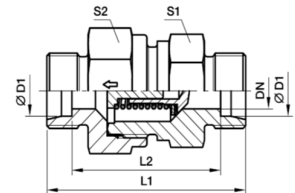

WHO10SR-06	10mm X 3/8 BSPP BANJO COUPLING	EA	R251.13
WHO12LR-06	12mm X 3/8 BSPP BANJO COUPLING	EA	R282.41
WHO12SR-06	12mm X 3/8 BSPP BANJO COUPLING	EA	R291.93
WHO14SR-08	14mm X 1/2 BSPP BANJO COUPLING	EA	R389.81
WHO15LR-08	15mm X 1/2 BSPP BANJO COUPLING	EA	R340.51
WHO18LR-08	18mm X 1/2 BSPP BANJO COUPLING	EA	R447.06
WHO22LR-12	20mm X 3/4 BSPP BANJO COUPLING	EA	R600.67
Metric M Stud - Metric Banjo			
WHO6LM10	6mm X M10 x 1.0 BANJO COUPLING	EA	R334.73
WHO8LM12	8mm X M12 X 1.5 BANJO COUPLING	EA	R357.04
WHO8SM12	8mm X M12 x 1.5 BANJO COUPLING	EA	
WHO10LM12	10mm X M12 x 1.5 BANJO COUPLING	EA	
WHO10SM12	10mm X M12 x 1.5 BANJO COUPLING	EA	
WHO12LM16	12mm X M16 x 1.5 BANJO COUPLING	EA	
WHO12SM16	12mm X M16 X 1.5 BANJO COUPLING	EA	
WHO14SM18	14mm X M18 x 1.5 BANJO COUPLING	EA	
WHO15LM18	15mm X M18 x 1.5 BANJO COUPLING	EA	
WHO18LM22	18mm X M22 x 1.5 BANJO COUPLING	EA	
WHO22LM26	20mm X M26 x 1.5 BANJO COUPLING	EA	R1,115.73
Metric M Stud - Metric M Stud Non Return Valve			
RHD12L	12mm NON RETURN VALVE	EA	R1,059.83
RHD15L	15mm NON RETURN VALVE	EA	R555.87
RHD18L	18mm NON RETURN VALVE	EA	R1,698.73
Metric Nut			
M4LL	4mm X M8 X 1 RETAINING NUT	EA	R4.51
M6LL	6mm X M10 X 1 RETAINING NUT	EA	R4.91
M6L	6mm X M12 X 1.5 RETAINING NUT	EA	R5.08
M6S	6mm X M14 X 1.5 RETAINING NUT	EA	R9.03
M8LL	8mm X M12 X 1 RETAINING NUT	EA	R5.17
M8L	8mm X M14 X 1.5 RETAINING NUT	EA	R5.85
M8S	8mm X M16 X 1.5 RETAINING NUT	EA	R6.77
M10L	10mm X M16 X 1.5 RETAINING NUT	EA	R9.45
M10S	10mm X M18 X 1.5 RETAINING NUT	EA	R9.28
M12L	12mm X M18 X 1.5 RETAINING NUT	EA	R8.33
M12S	12mm X M20 X 1.5 RETAINING NUT	EA	R11.15
M14S	14mm X M22 X 1.5 RETAINING NUT	EA	R16.69
M15L	15mm X M22 X 1.5 RETAINING NUT	EA	R19.75
M16S	16mm X M24 X 1.5 RETAINING NUT	EA	R22.93