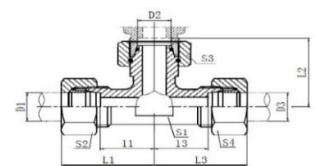

EVGE25SR-ED	25mm FEM SWIVEL X 1 BSPP M	EA	R314.92
EVGE28LR-ED	28mm FEM SWIVEL X 1 BSPP M	EA	R285.44
EVGE30SR-ED	30mm FEM SWIVEL X 1 1/4 BSPP M	EA	R441.52
EVGE35LR-ED	35mm FEM SWIVEL X 1 1/4 BSPP M	EA	R475.45
EVGE38SR-ED	38mm FEM SWIVEL X 1 1/2 BSPP M	EA	R686.49
EVGE42LR-ED	42mm FEM SWIVEL X 1 1/2 BSPP M	EA	R543.86
Metric M/M/M Stud Tee-Piece			
T6L	6mm MALE STUD EQUAL TEE	EA	R109.13
T6S	6mm MALE STUD EQUAL TEE	EA	R127.29
T8LL	8mm MALE STUD EQUAL TEE	EA	R106.41
T8L	8mm MALE STUD EQUAL TEE	EA	R117.74
T8S	8mm MALE STUD EQUAL TEE	EA	R139.35
T10L	10mm MALE STUD EQUAL TEE	EA	R130.16
T10S	10mm MALE STUD EQUAL TEE	EA	R160.82
T12L	12mm MALE STUD EQUAL TEE	EA	R157.01
T12S	12mm MALE STUD EQUAL TEE	EA	R212.20
T14S	14mm MALE STUD EQUAL TEE	EA	R317.27
T15L	15mm MALE STUD EQUAL TEE	EA	R206.19
T16S	16mm MALE STUD EQUAL TEE	EA	R294.58
T18L	18mm MALE STUD EQUAL TEE	EA	R285.66
T20S	20mm MALE STUD EQUAL TEE	EA	R462.55
T22L	22mm MALE STUD EQUAL TEE	EA	R486.15
T25S	25mm MALE STUD EQUAL TEE	EA	R861.82
T28L	28mm MALE STUD EQUAL TEE	EA	R656.52
T30S	30mm MALE STUD EQUAL TEE	EA	R911.93
T35L	35mm MALE STUD EQUAL TEE	EA	R886.04
T38S	38mm MALE STUD EQUAL TEE	EA	R1,879.68
T42L	42mm MALE STUD EQUAL TEE	EA	R1,510.08
Metric M/FEM/M Branch Tee-Piece			
ET6L	6mm MALE/FEM SWIVEL/MALE BRANCH TEE	EA	R141.30
ET6S	6mm MALE/FEM SWIVEL/MALE BRANCH TEE	EA	R161.90
ET8L	8mm MALE/FEM SWIVEL/MALE BRANCH TEE	EA	R148.10
ET8S	8mm MALE/FEM SWIVEL/MALE BRANCH TEE	EA	R178.04
ET10L	10mm MALE/FEM SWIVEL/MALE BRANCH TEE	EA	R170.40
ET10S	10mm MALE/FEM SWIVEL/MALE BRANCH TEE	EA	R200.38
ET12L	12mm MALE/FEM SWIVEL/MALE BRANCH TEE	EA	R179.78
ET12S	12mm MALE/FEM SWIVEL/MALE BRANCH TEE	EA	R230.08
ET14S	14mm MALE/FEM SWIVEL/MALE BRANCH TEE	EA	R354.01
ET15L	15mm MALE/FEM SWIVEL/MALE BRANCH TEE	EA	R240.93