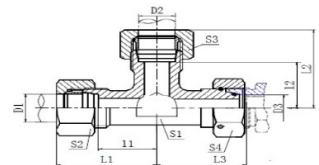

ET16S	16mm MALE/FEM SWIVEL/MALE BRANCH TEE	EA	R335.23
ET18L	18mm MALE/FEM SWIVEL/MALE BRANCH TEE	EA	R327.72
ET20S	20mm MALE/FEM SWIVEL/MALE BRANCH TEE	EA	R547.95
ET22L	22mm MALE/FEM SWIVEL/MALE BRANCH TEE	EA	R517.85
ET25S	25mm MALE/FEM SWIVEL/MALE BRANCH TEE	EA	R831.08
ET28L	28mm MALE/FEM SWIVEL/MALE BRANCH TEE	EA	R781.85
ET30S	30mm MALE/FEM SWIVEL/MALE BRANCH TEE	EA	R1,232.88
ET35L	35mm MALE/FEM SWIVEL/MALE BRANCH TEE	EA	R1,055.93
ET38S	38mm MALE/FEM SWIVEL/MALE BRANCH TEE	EA	R1,826.88
ET42L	42mm MALE/FEM SWIVEL/MALE BRANCH TEE	EA	R1,680.36
Metric M/M/FEM Run Tee-Piece			
EL6L	6mm M/M/FEM SWIVEL RUN TEE	EA	R146.08
EL6S	6mm M/M/FEM SWIVEL RUN TEE	EA	R165.72
EL8L	8mm M/M/FEM SWIVEL RUN TEE	EA	R151.54
EL8S	8mm M/M/FEM SWIVEL RUN TEE	EA	R183.12
EL10L	10mm M/M/FEM SWIVEL RUN TEE	EA	R163.86
EL10S	10mm M/M/FEM SWIVEL RUN TEE	EA	R207.63
EL12L	12mm M/M/FEM SWIVEL RUN TEE	EA	R186.93
EL12S	12mm M/M/FEM SWIVEL RUN TEE	EA	R232.26
EL14S	14mm M/M/FEM SWIVEL RUN TEE	EA	R328.41
EL15L	15mm M/M/FEM SWIVEL RUN TEE	EA	R246.38
EL16S	16mm M/M/FEM SWIVEL RUN TEE	EA	R367.10
EL18L	18mm M/M/FEM SWIVEL RUN TEE	EA	R344.11
EL20S	20mm M/M/FEM SWIVEL RUN TEE	EA	R544.75
EL22L	22mm M/M/FEM SWIVEL RUN TEE	EA	R513.64
EL25S	25mm M/M/FEM SWIVEL RUN TEE	EA	R765.69
EL28L	28mm M/M/FEM SWIVEL RUN TEE	EA	R789.79
EL30S	30mm M/M/FEM SWIVEL RUN TEE	EA	R839.42
EL35L	35mm M/M/FEM SWIVEL RUN TEE	EA	R1,174.92
EL38S	38mm M/M/FEM SWIVEL RUN TEE	EA	R1,322.05
EL42L	42mm M/M/FEM SWIVEL RUN TEE	EA	R1,539.07
Metric M Stud - Metric Fem Swivel - 90 Degree			
EW6L	6mm MALE STUD X 6mm FEM SWIVEL 90	EA	R93.60
EW6S	6mm MALE STUD X 6mm FEM SWIVEL 90	EA	R106.61
EW8L	8mm MALE STUD X 8mm FEM SWIVEL 90	EA	R96.80
EW8S	8mm MALE STUD X 8mm FEM SWIVEL 90	EA	R118.15
EW10L	10mm MALE STUD X 10mm FEM SWIVEL 90	EA	R104.58
EW10S	10mm MALE STUD X 10mm FEM SWIVEL 90	EA	R136.58
EW12L	12mm MALE STUD X 12mm FEM SWIVEL 90	EA	R130.72