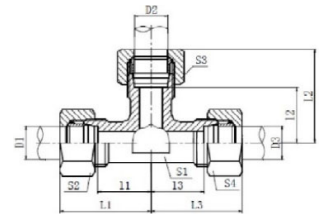

EVGE25SR-ED	25mm FEM SWIVEL X 1 BSPP M	EA	R314.92
EVGE28LR-ED	28mm FEM SWIVEL X 1 BSPP M	EA	R285.44
EVGE30SR-ED	30mm FEM SWIVEL X 1 1/4 BSPP M	EA	R441.52
EVGE35LR-ED	35mm FEM SWIVEL X 1 1/4 BSPP M	EA	R475.45
EVGE38SR-ED	38mm FEM SWIVEL X 1 1/2 BSPP M	EA	R686.49
EVGE42LR-ED	42mm FEM SWIVEL X 1 1/2 BSPP M	EA	R543.86
Metric M/M/M Stud Tee-Piece			
T6L	6mm MALE STUD EQUAL TEE	EA	R109.13
T6S	6mm MALE STUD EQUAL TEE	EA	R127.29
T8LL	8mm MALE STUD EQUAL TEE	EA	R106.41
T8L	8mm MALE STUD EQUAL TEE	EA	R117.74
T8S	8mm MALE STUD EQUAL TEE	EA	R139.35
T10L	10mm MALE STUD EQUAL TEE	EA	R130.16
T10S	10mm MALE STUD EQUAL TEE	EA	R160.82
T12L	12mm MALE STUD EQUAL TEE	EA	R157.01
T12S	12mm MALE STUD EQUAL TEE	EA	R212.20
T14S	14mm MALE STUD EQUAL TEE	EA	R317.27
T15L	15mm MALE STUD EQUAL TEE	EA	R206.19
T16S	16mm MALE STUD EQUAL TEE	EA	R294.58
T18L	18mm MALE STUD EQUAL TEE	EA	R285.66
T20S	20mm MALE STUD EQUAL TEE	EA	R462.55
T22L	22mm MALE STUD EQUAL TEE	EA	R486.15
T25S	25mm MALE STUD EQUAL TEE	EA	R861.82
T28L	28mm MALE STUD EQUAL TEE	EA	R656.52
T30S	30mm MALE STUD EQUAL TEE	EA	R911.93
T35L	35mm MALE STUD EQUAL TEE	EA	R886.04
T38S	38mm MALE STUD EQUAL TEE	EA	R1,879.68
T42L	42mm MALE STUD EQUAL TEE	EA	R1,510.08
Metric M/FEM/M Branch Tee-Piece			
ET6L	6mm MALE/FEM SWIVEL/MALE BRANCH TEE	EA	R141.30
ET6S	6mm MALE/FEM SWIVEL/MALE BRANCH TEE	EA	R161.90
ET8L	8mm MALE/FEM SWIVEL/MALE BRANCH TEE	EA	R148.10
ET8S	8mm MALE/FEM SWIVEL/MALE BRANCH TEE	EA	R178.04
ET10L	10mm MALE/FEM SWIVEL/MALE BRANCH TEE	EA	R170.40
ET10S	10mm MALE/FEM SWIVEL/MALE BRANCH TEE	EA	R200.38
ET12L	12mm MALE/FEM SWIVEL/MALE BRANCH TEE	EA	R179.78
ET12S	12mm MALE/FEM SWIVEL/MALE BRANCH TEE	EA	R230.08
ET14S	14mm MALE/FEM SWIVEL/MALE BRANCH TEE	EA	R354.01
ET15L	15mm MALE/FEM SWIVEL/MALE BRANCH TEE	EA	R240.93