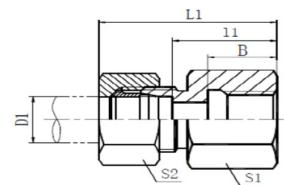

VSTI1-ED	1 BSP MALE ALLEN KEY PLUG	EA	R110.04
VSTI11/4-ED	1 1/4 BSP MALE ALLEN KEY PLUG	EA	R147.84
VSTI11/2-ED	1 1/2 BSP MALE ALLEN KEY PLUG	EA	R168.96
Metric M Allen Key Plug			
VSTI10X1-ED	M10 X 1 ALLEN KEY PLUG	EA	R20.96
VSTI12X1.5-ED	M12 X 1.5 ALLEN KEY PLUG	EA	R36.34
VSTI14X1.5-ED	M14 X 1.5 ALLEN KEY PLUG	EA	R33.26
VSTI16X1.5-ED	M16 X 1.5 ALLEN KEY PLUG	EA	R36.43
VSTI18X1.5-ED	M18 X 1.5 ALLEN KEY PLUG	EA	R46.27
VSTI20X1.5-ED	M20 X 1.5 ALLEN KEY PLUG	EA	R63.37
VSTI22X1.5-ED	M22 X 1.5 ALLEN KEY PLUG	EA	R50.58
VSTI26X1.5-ED	M26 X 1.5 ALLEN KEY PLUG	EA	R87.71
VSTI27X2-ED	M27 X 2 ALLEN KEY PLUG	EA	R77.76
VSTI33X2-ED	M33 X 2 ALLEN KEY PLUG	EA	R102.90
VSTI42X2-ED	M42 X 2 ALLEN KEY PLUG	EA	R148.68
Metric M Stud - Metric M Stud Reducer – Straight			
G08-06L	8-6mm STRAIGHT REDUCING COUPLERS	EA	R68.83
G10-06L	10-6mm STRAIGHT REDUCING COUPLERS	EA	R75.60
G10-08L	10-8mm STRAIGHT REDUCING COUPLERS	EA	R78.03
G12-10L	12-10mm STRAIGHT REDUCING COUPLERS	EA	R90.04
G12-06L	12-6mm STRAIGHT REDUCING COUPLERS	EA	R85.53
G12-08L	12-8mm STRAIGHT REDUCING COUPLERS	EA	R87.47
G15-10L	15-10mm STRAIGHT REDUCING COUPLERS	EA	R111.94
G15-12L	15-12mm STRAIGHT REDUCING COUPLERS	EA	R114.86
G18-15L	18-15mm STRAIGHT REDUCING COUPLERS	EA	R163.93
G20-12S	20-12mm STRAIGHT REDUCING COUPLERS	EA	R239.15
G20-16S	20-16mm STRAIGHT REDUCING COUPLERS	EA	R248.01
G22-15L	22-15mm STRAIGHT REDUCING COUPLERS	EA	R205.23
G22-18L	22-18mm STRAIGHT REDUCING COUPLERS	EA	R221.00
G28-18L	28-18mm STRAIGHT REDUCING COUPLERS	EA	R416.87
G28-22L	28-22mm STRAIGHT REDUCING COUPLERS	EA	R420.67
G30-25S	30-25mm STRAIGHT REDUCING COUPLERS	EA	R630.87
G35-22L	35-22mm STRAIGHT REDUCING COUPLERS	EA	R553.44
Metric M Stud - BSPP Fem Fixed – Straight			
GAI6LR	6mm x 1/8 FEMALE STUD COUPLING	EA	R37.56
GAI6SR	6mm x 1/4 FEMALE STUD COUPLING	EA	R73.57
GAI8LR	8mm x 1/4 FEMALE STUD COUPLING	EA	R40.20
GAI8SR	8mm x 1/4 FEMALE STUD COUPLING	EA	R75.33
GAI10LR	10mm x 1/4 FEMALE STUD COUPLING	EA	R43.84