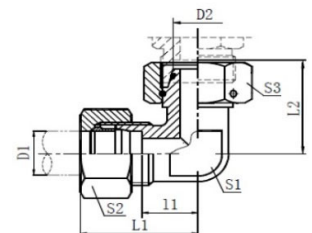

ET16S	16mm MALE/FEM SWIVEL/MALE BRANCH TEE	EA	R335.23
ET18L	18mm MALE/FEM SWIVEL/MALE BRANCH TEE	EA	R327.72
ET20S	20mm MALE/FEM SWIVEL/MALE BRANCH TEE	EA	R547.95
ET22L	22mm MALE/FEM SWIVEL/MALE BRANCH TEE	EA	R517.85
ET25S	25mm MALE/FEM SWIVEL/MALE BRANCH TEE	EA	R831.08
ET28L	28mm MALE/FEM SWIVEL/MALE BRANCH TEE	EA	R781.85
ET30S	30mm MALE/FEM SWIVEL/MALE BRANCH TEE	EA	R1,232.88
ET35L	35mm MALE/FEM SWIVEL/MALE BRANCH TEE	EA	R1,055.93
ET38S	38mm MALE/FEM SWIVEL/MALE BRANCH TEE	EA	R1,826.88
ET42L	42mm MALE/FEM SWIVEL/MALE BRANCH TEE	EA	R1,680.36
Metric M/M/FEM Run Tee-Piece			
EL6L	6mm M/M/FEM SWIVEL RUN TEE	EA	R146.08
EL6S	6mm M/M/FEM SWIVEL RUN TEE	EA	R165.72
EL8L	8mm M/M/FEM SWIVEL RUN TEE	EA	R151.54
EL8S	8mm M/M/FEM SWIVEL RUN TEE	EA	R183.12
EL10L	10mm M/M/FEM SWIVEL RUN TEE	EA	R163.86
EL10S	10mm M/M/FEM SWIVEL RUN TEE	EA	R207.63
EL12L	12mm M/M/FEM SWIVEL RUN TEE	EA	R186.93
EL12S	12mm M/M/FEM SWIVEL RUN TEE	EA	R232.26
EL14S	14mm M/M/FEM SWIVEL RUN TEE	EA	R328.41
EL15L	15mm M/M/FEM SWIVEL RUN TEE	EA	R246.38
EL16S	16mm M/M/FEM SWIVEL RUN TEE	EA	R367.10
EL18L	18mm M/M/FEM SWIVEL RUN TEE	EA	R344.11
EL20S	20mm M/M/FEM SWIVEL RUN TEE	EA	R544.75
EL22L	22mm M/M/FEM SWIVEL RUN TEE	EA	R513.64
EL25S	25mm M/M/FEM SWIVEL RUN TEE	EA	R765.69
EL28L	28mm M/M/FEM SWIVEL RUN TEE	EA	R789.79
EL30S	30mm M/M/FEM SWIVEL RUN TEE	EA	R839.42
EL35L	35mm M/M/FEM SWIVEL RUN TEE	EA	R1,174.92
EL38S	38mm M/M/FEM SWIVEL RUN TEE	EA	R1,322.05
EL42L	42mm M/M/FEM SWIVEL RUN TEE	EA	R1,539.07
Metric M Stud - Metric Fem Swivel - 90 Degree			
EW6L	6mm MALE STUD X 6mm FEM SWIVEL 90	EA	R93.60
EW6S	6mm MALE STUD X 6mm FEM SWIVEL 90	EA	R106.61
EW8L	8mm MALE STUD X 8mm FEM SWIVEL 90	EA	R96.80
EW8S	8mm MALE STUD X 8mm FEM SWIVEL 90	EA	R118.15
EW10L	10mm MALE STUD X 10mm FEM SWIVEL 90	EA	R104.58
EW10S	10mm MALE STUD X 10mm FEM SWIVEL 90	EA	R136.58
EW12L	12mm MALE STUD X 12mm FEM SWIVEL 90	EA	R130.72