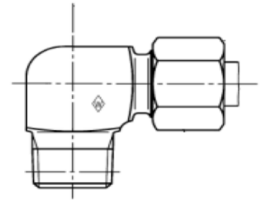

GE22LM22X1.5-ED	22mm X M22 X 1.5 MALE STUD COUPLINGS	EA	R337.18
GE25SM-ED	25mm X M33 X 1.5 MALE STUD COUPLINGS	EA	R221.24
GE28LM-ED	28mm X M33 X 2 MALE STUD COUPLINGS	EA	R201.26
GE35LM-ED	35mm X M42 X 2 MALE STUD COUPLINGS	EA	R287.99
GE42LM-ED	42mm X M48 X 2 MALE STUD COUPLINGS	EA	R359.95
Metric M Stud - NPT M - 90 Degree			
WE6LL	6 mm X 1/8 NPT MALE STUD ELBOW	EA	R72.60
WE6L	6mm X 1/8 NPT MALE STUD ELBOW	EA	R91.48
WE6L1/4	6mm X 1/4 NPT MALE STUD ELBOW	EA	R92.93
WE6S	6mm X 1/4 NPT MALE STUD ELBOW	EA	R106.24
WE8L	8mm X 1/4 NPT MALE STUD ELBOW	EA	R98.79
WE8L1/8	8mm X 1/8 NPT MALE STUD ELBOW	EA	R90.17
WE8S	8mm X 1/4 NPT MALE STUD ELBOW	EA	R109.56
WE10L	10mm X 1/4 NPT MALE STUD ELBOW	EA	R109.28
WE10L1/2	10mm X 1/2 NPT MALE STUD ELBOW	EA	R201.48
WE10L3/8	10mm X 3/8 NPT MALE STUD ELBOW	EA	R176.88
WE10S	10mm X 3/8 NPT MALE STUD ELBOW	EA	R136.80
WE12L	12mm X 3/8 NPT MALE STUD ELBOW	EA	R133.37
WE12L1/2	12mm X 1/2 NPT MALE STUD ELBOW	EA	R228.83
WE12L1/4	12mm X 1/4 NPT MALE STUD ELBOW	EA	R152.71
WE12S	12mm X 3/8 NPT MALE STUD ELBOW	EA	R152.23
WE12S1/2	12mm X 1/2 NPT MALE STUD ELBOW	EA	R246.22
WE14S	14mm X 1/2 NPT MALE STUD ELBOW	EA	R331.44
WE15L	15mm X 1/2 NPT MALE STUD ELBOW	EA	R174.87
WE15L3/8	15mm X 3/8 NPT MALE STUD ELBOW	EA	R224.65
WE16S	16mm X 1/2 NPT MALE STUD ELBOW	EA	R229.61
WE18L	18mm X 1/2 NPT MALE STUD ELBOW	EA	R260.29
WE20S	20mm X 3/4 NPT MALE STUD ELBOW	EA	R298.65
WE22L	22mm X 3/4 NPT MALE STUD ELBOW	EA	R331.71
WE25S	25mm X 1 NPT MALE STUD ELBOW	EA	R477.84
WE28L	28mm X 1 NPT MALE STUD ELBOW	EA	R445.36
WE30S	30mm X 1 1/4 NPT MALE STUD ELBOW	EA	R895.88
WE35L	35mm X 1 1/4 NPT MALE STUD ELBOW	EA	R1,369.19
WE38S	38mm X 1 1/2 NPT MALE STUD ELBOW	EA	R1,369.19
WE42L	42mm X 1 1/2 NPT MALE STUD ELBOW	EA	R1,234.14
Metric M Stud - BSPT M - 90 Degree			
WE6LR	6mm X 1/8 BSPT MALE STUD ELBOW	EA	R80.32
WE6LR1/4	6mm X 1/4 BSPT MALE STUD ELBOW	EA	R102.10
WE6SR	6mm X 1/4 BSPT MALE STUD ELBOW	EA	R93.73