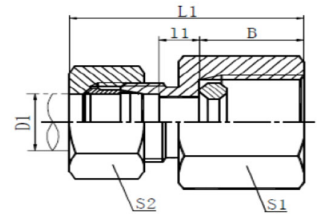

GAI10SR	10mm x 3/8 FEMALE STUD COUPLING	EA	R88.72
GAI12LR	12mm x 3/8 FEMALE STUD COUPLING	EA	R62.62
GAI12SR	12mm x 3/8 FEMALE STUD COUPLING	EA	R100.31
GAI14SR	14mm x 1/2 FEMALE STUD COUPLING	EA	R198.68
GAI15LR	15mm x 1/2 FEMALE STUD COUPLING	EA	R85.92
GAI16SR	16mm x 1/2 FEMALE STUD COUPLING	EA	R135.32
GAI18LR	18mm x 1/2 FEMALE STUD COUPLING	EA	R98.49
GAI20SR	20mm x 3/4 FEMALE STUD COUPLING	EA	R223.14
GAI22LR	22mm x 3/4 FEMALE STUD COUPLING	EA	R145.85
GAI25SR	25mm x 1 FEMALE STUD COUPLING	EA	R436.80
GAI28LR	28mm x 1 FEMALE STUD COUPLING	EA	R373.77
GAI30SR	30mm x 1 1/4 FEMALE STUD COUPLING	EA	R662.64
GAI35LR	35mm 1 1/4 FEMALE STUD COUPLING	EA	R584.22
GAI38SR	38mm x 1 1/2 FEMALE STUD COUPLING	EA	R704.62
GAI42LR	42mm x 1 1/2 FEMALE STUD COUPLING	EA	R641.63
Metric M Stud - BSPP Pressure Gauge			
MAV6LR	6mm X 1/4 PRESSURE GAUGE CONNECTOR	EA	R52.70
MAV6SR	6mm X 1/2 PRESSURE GAUGE CONNECTOR	EA	R93.42
MAV8LR	8mm X 1/4 PRESSURE GAUGE CONNECTOR	EA	R53.43
MAV8SR	8mm X 1/2 PRESSURE GAUGE CONNECTOR	EA	R94.85
MAV10LR	10mm X 1/4 PRESSURE GAUGE CONNECTOR	EA	R59.12
MAV10SR	10mm X 1/2 PRESSURE GAUGE CONNECTOR	EA	R99.47
MAV12LR	12mm X 1/4 PRESSURE GAUGE CONNECTOR	EA	R64.79
MAV12SR	12mm X 1/2 PRESSURE GAUGE CONNECTOR	EA	R101.80
Metric Fem - BSPP Pressure Gauge			
MAV-EV6LR	6mm X 1/4 PRESSURE GAUGE CONNECTOR	EA	R97.80
MAV-EV6SR	6mm X 1/2 PRESSURE GAUGE CONNECTOR	EA	R231.84
MAV-EV8LR	8mm X 1/4 PRESSURE GAUGE CONNECTOR	EA	R100.21
MAV-EV8SR	8mm X 1/2 PRESSURE GAUGE CONNECTOR	EA	R244.20
MAV-EV10LR	10mm X 1/4 PRESSURE GAUGE CONNECTOR	EA	R102.43
MAV-EV10SR	10mm X 1/2 PRESSURE GAUGE CONNECTOR	EA	R243.88
MAV-EV12LR	12mm X 1/4 PRESSURE GAUGE CONNECTOR	EA	R107.99
MAV-EV12SR	12mm X 1/2 PRESSURE GAUGE CONNECTOR	EA	R252.86
Metric M Stud - BSPP Banjo			
WHO6LR-02	6mm X 1/8 BSPP BANJO COUPLING	EA	R201.68
WHO6LR-04	6mm X 1/4 BSPP BANJO COUPLING	EA	R189.40
WHO8LR-04	8mm X 1/4 BSPP BANJO COUPLING	EA	R217.80
WHO8SR-04	8mm X 1/4 BSPP BANJO COUPLING	EA	R196.35
WHO10LR-04	10mm X 1/4 BSPP BANJO COUPLING	EA	R218.17