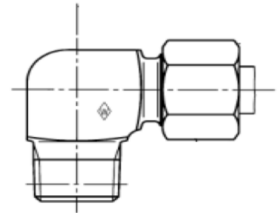

WE8LR	8mm X 1/4 BSPT MALE STUD ELBOW	EA	R79.36
WE8LR1/8	8mm X 1/8 BSPT MALE STUD ELBOW	EA	R124.26
WE8SR	8mm X 1/4 BSPT MALE STUD ELBOW	EA	R108.08
WE10LR	10mm X 1/4 BSPT MALE STUD ELBOW	EA	R94.67
WE10LR1/2	10mm X 1/2 BSPT MALE STUD ELBOW	EA	R124.78
WE10LR3/8	10mm X 3/8 BSPT MALE STUD ELBOW	EA	R233.52
WE10SR	10mm X 3/8 BSPT MALE STUD ELBOW	EA	R124.01
WE12LR	12mm X 3/8 BSPT MALE STUD ELBOW	EA	R114.24
WE12LR1/2	12mm X 1/2 BSPT MALE STUD ELBOW	EA	R227.32
WE12LR1/4	12mm X 1/4 BSPT MALE STUD ELBOW	EA	R102.96
WE12SR	12mm X 3/8 BSPT MALE STUD ELBOW	EA	R138.66
WE12SR1/2	12mm X 1/2 BSPT MALE STUD ELBOW	EA	R213.99
WE14SR	14mm X 1/2 BSPT MALE STUD ELBOW	EA	R302.30
WE15LR	15mm X 1/2 BSPT MALE STUD ELBOW	EA	R139.60
WE16SR	16mm X 1/2 BSPT MALE STUD ELBOW	EA	R202.72
WE18LR	18mm X 1/2 BSPT MALE STUD ELBOW	EA	R186.93
WE20SR	20mm X 3/4 BSPT MALE STUD ELBOW	EA	R517.64
WE22LR	22mm X 3/4 BSPT MALE STUD ELBOW	EA	R405.96
WE25SR	25mm X 1 BSPT MALE STUD ELBOW	EA	R568.96
WE28LR	28mm X 1 BSPT MALE STUD ELBOW	EA	R627.11
WE30SR	30mm X 1 1/4 BSPT MALE STUD ELBOW	EA	R1,019.79
WE35LR	35mm X 1 1/4 BSPT MALE STUD ELBOW	EA	R984.53
WE38SR	38mm X 1 1/2 BSPT MALE STUD ELBOW	EA	R1,197.09
WE42LR	42mm X 1 1/2 BSPT MALE STUD ELBOW	EA	R1,115.25
Metric Fem Swivel - BSP M (Soft Seal) – Straight			
EVGE6LR-ED	6mm FEM SWIVEL X 1/8 BSPP M	EA	R55.51
EVGE6SR-ED	6mm FEM SWIVEL X 1/4 BSPP M	EA	R61.15
EVGE8LR-ED	8mm FEM SWIVEL X 1/4 BSPP M	EA	R61.77
EVGE8SR-ED	8mm FEM SWIVEL X 1/4 BSPP M	EA	R62.45
EVGE10LR-ED	10mm FEM SWIVEL X 1/4 BSPP M	EA	R63.62
EVGE10SR-ED	10mm FEM SWIVEL X 3/8 BSPP M	EA	R69.17
EVGE12LR-ED	12mm FEM SWIVEL X 3/8 BSPP M	EA	R69.48
EVGE12SR-ED	12mm FEM SWIVEL X 3/8 BSPP M	EA	R72.12
EVGE14SR-ED	14mm FEM SWIVEL X 1/2 BSPP M	EA	R143.35
EVGE15LR-ED	15mm FEM SWIVEL X 1/2 BSPP M	EA	R94.37
EVGE16SR-ED	16mm FEM SWIVEL X 1/2 BSPP M	EA	R130.33
EVGE18LR-ED	18mm FEM SWIVEL X 1/2 BSPP M	EA	R124.01
EVGE20SR-ED	20mm FEM SWIVEL X 3/4 BSPP M	EA	R208.31
EVGE22LR-ED	22mm FEM SWIVEL X 3/4 BSPP M	EA	R182.59